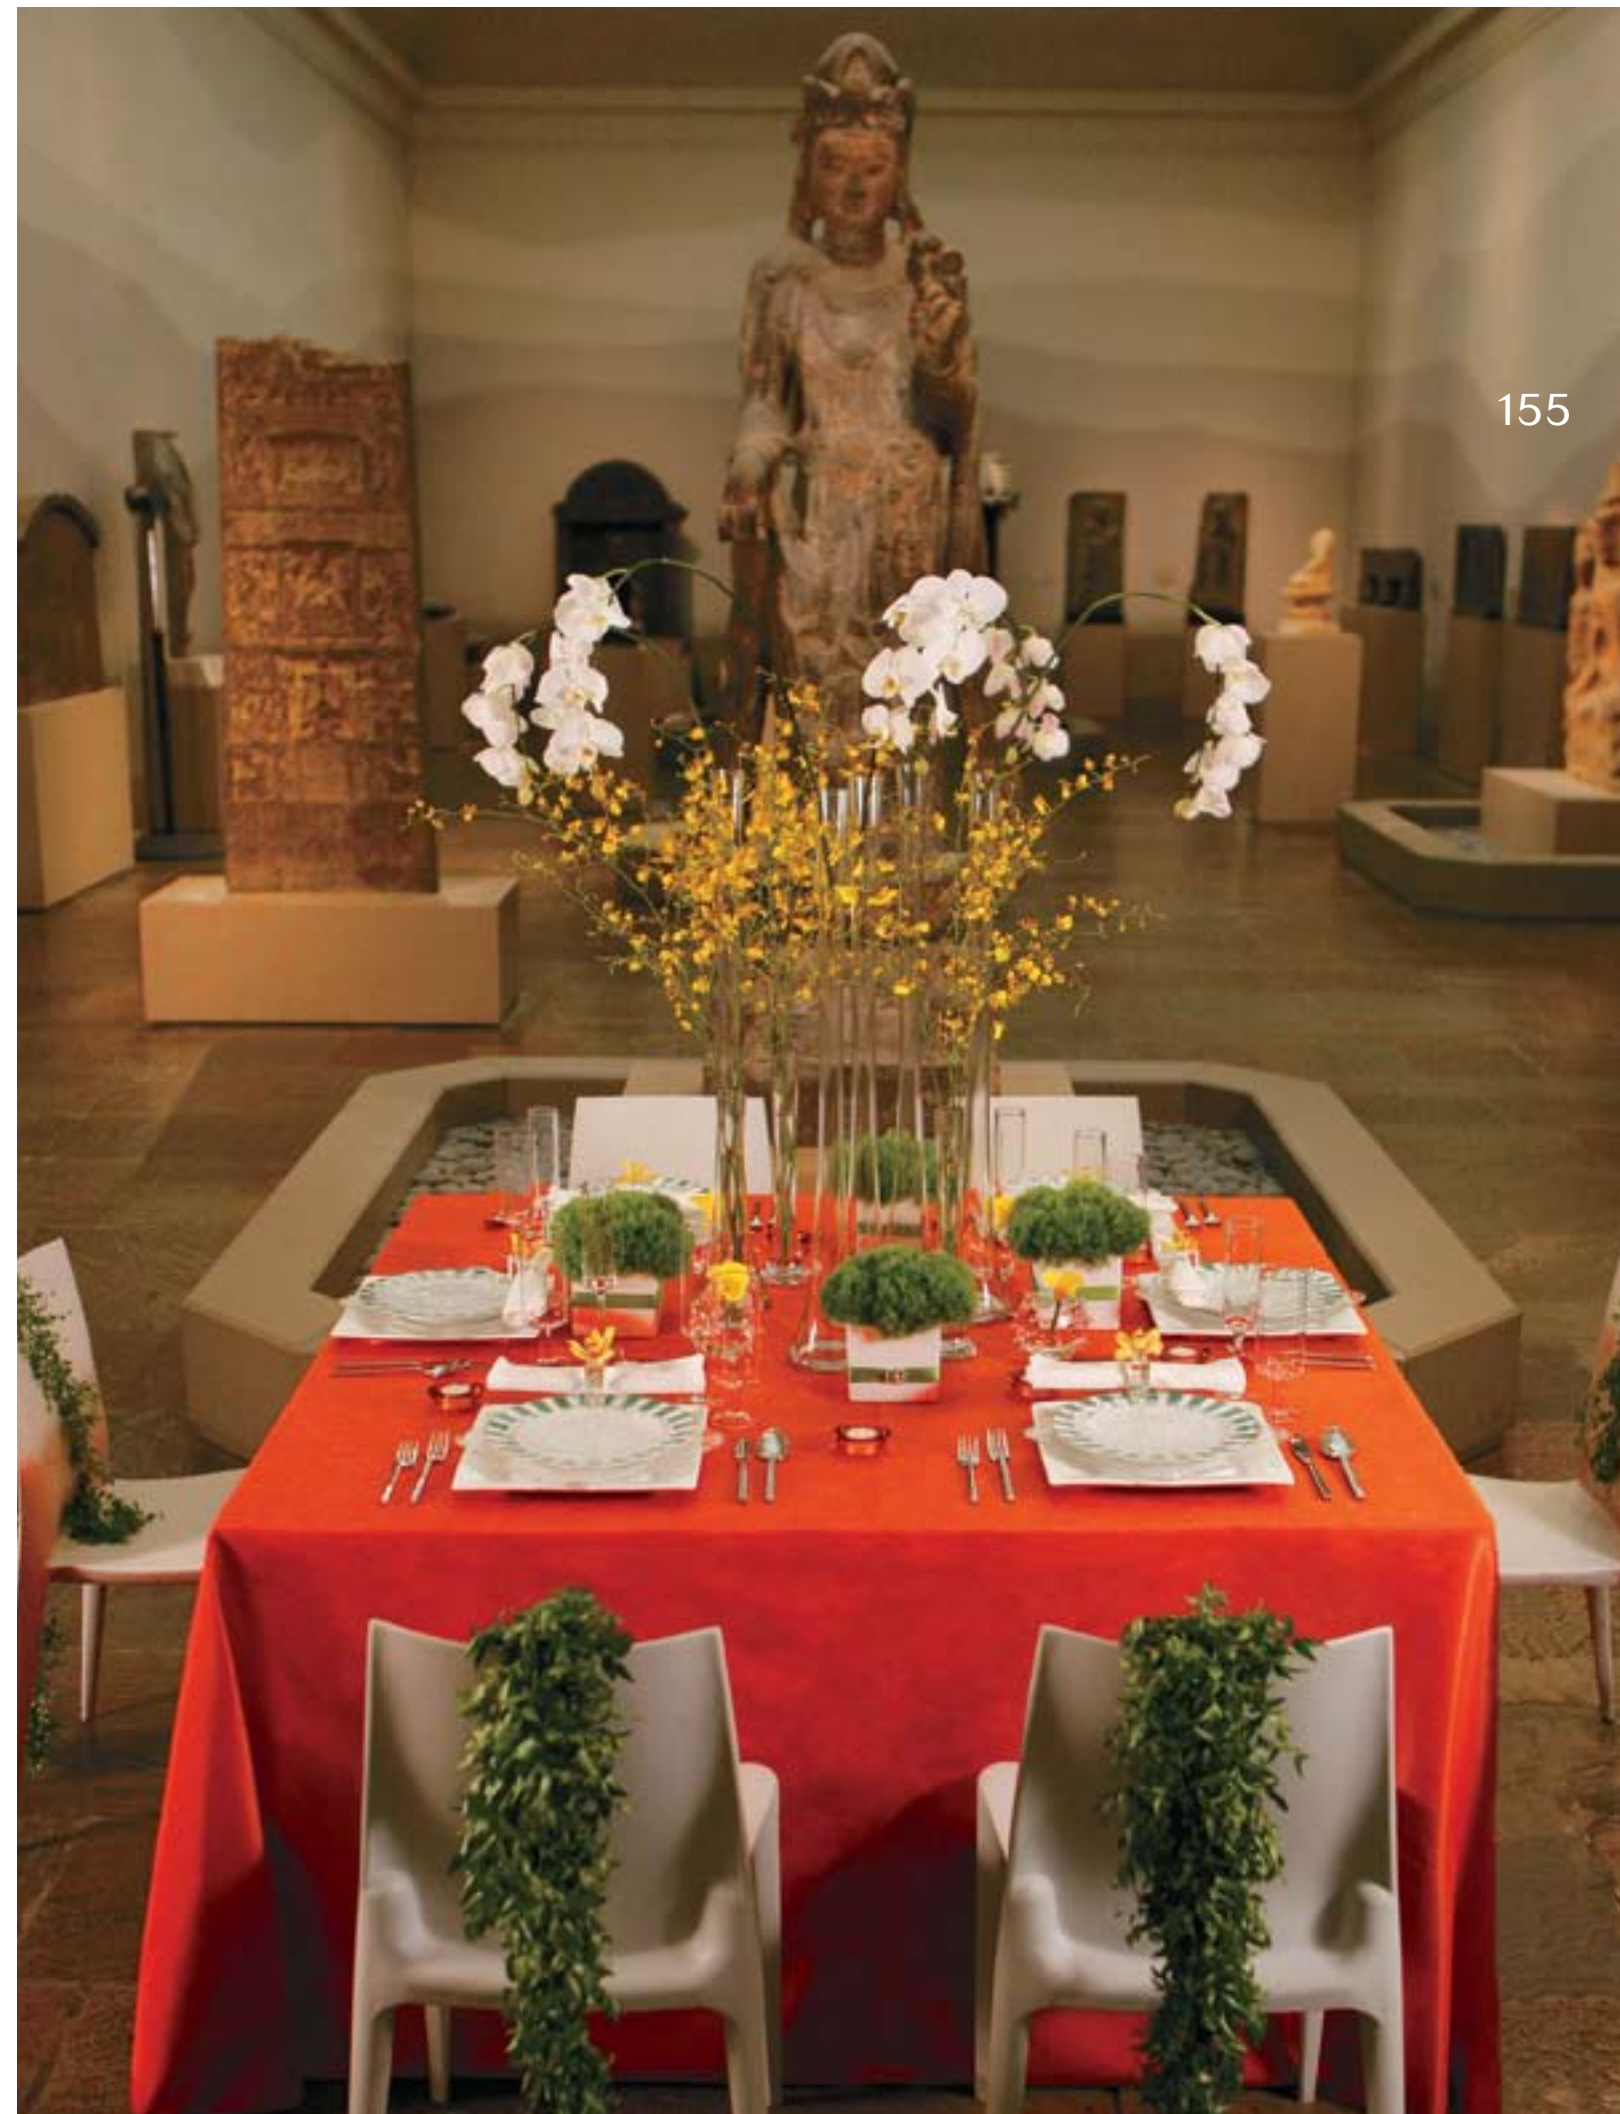

Location: **Museum of Fine Arts Boston** Boston, MA; Table and Floral Design: **Ilex Designs** Boston, MA; Linen, Table Setting and Chairs: **Be Our Guest, Inc.** Boston, MA; Photography: **Brian Phillips Photography** Boston, MA

Location: **Museum of Fine Arts Boston** Boston, MA; Table and Floral Design: **Soirée Floral** Nantucket, MA; Linen, Table Setting and Chairs: **Be Our Guest, Inc.** Boston, MA; Chargers: **Placesetters** Nantucket, MA; Photography: **Brian Phillips Photography** Boston, MA